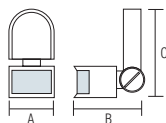

CORONA 088-001-0002

220-240V/50-60Hz
Detection Distance: 12±1m Max. (<24°C)
Time Delay: Min. 10sec ± 3sec
Max. 15min ± 2min Ambient Light: <10Lux
- 2000Lux