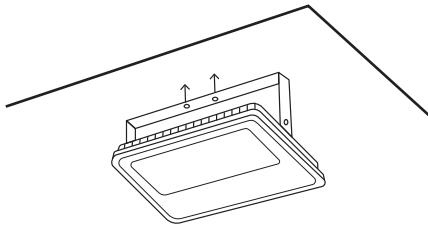

Specifications

Model number	Power	Size(mm)	IP	Luminous flux	Beam Angle	Material
AT-FL4-10W	10W	100x80x23	66	900lm	120°	Glass+Aluminum
AT-FL4-20W	20W	125x100x25	66	1800lm	120°	Glass+Aluminum
AT-FL4-30W	30W	142x114x28	66	2700lm	120°	Glass+Aluminum
AT-FL4-50W	50W	162x132x31	66	4500lm	120°	Glass+Aluminum
AT-FL4-100W	100W	230x186x33	66	9000lm	120°	Glass+Aluminum
AT-FL4-150W	150W	270x220x36	66	13500lm	120°	Glass+Aluminum
AT-FL4-200W	200W	320x260x37.5	66	18000lm	120°	Glass+Aluminum

Installation notes

Fixed to the wall