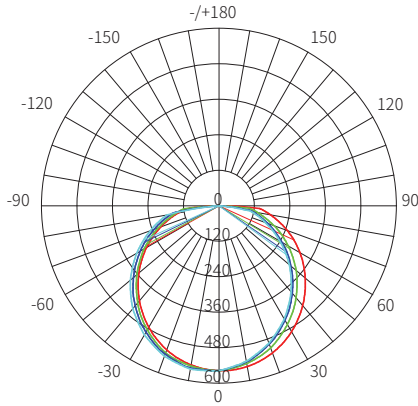

48W

MODEL NUMBER AT-MB026-48W

Color	Color Temp
Cold White	6500K
Natural white	4000K
Warm white	3000K

Specifications

Model number	Power	Size	Ra	Luminous flux	Input	PF	Material
AT-MB026 -24W	24W	180x180×47mm	80	2400lm	100-240V	0.5	Ps+Aluminum
AT-MB026 -36W	36W	225x225×46mm	80	3600lm	100-240V	0.5	Ps+Aluminum
AT-MB026 -48W	48W	280x280×53mm	80	4800lm	100-240V	0.5	Ps+Aluminum

▶ Light Distribution Curve (Unit:cd) and Lux distance Curve

24W

36W

Illuminance at a Distance

	Center Beam LUX	Beam Width	
		V	H
2m	264.28 LUX	6.7m	6.6m
4m	66.07 LUX	13.5m	13.2m
6m	29.36 LUX	20.2m	19.9m
8m	16.52 LUX	26.9m	26.5m
10m	10.57 LUX	33.6m	33.1m
12m	7.34 LUX	40.4m	39.7m

Vert.Spread:118.6 Horiz.Spread:117.8

48W