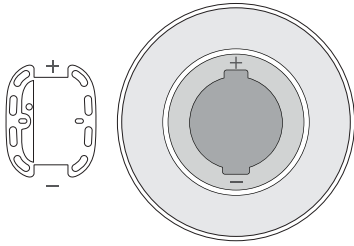

48W

MODEL NUMBER AT-MB026-48W

Color	Color Temp
Cold White	6500K
Natural white	4000K
Warm white	3000K

Specifications

Model number	Power	Size	Ra	Luminous flux	Input	PF	Material
AT-MB026 -24W	24W	180x180×47mm	80	2400lm	100-240V	0.5	Ps+Aluminum
AT-MB026 -36W	36W	225x225×46mm	80	3600lm	100-240V	0.5	Ps+Aluminum
AT-MB026 -48W	48W	280x280×53mm	80	4800lm	100-240V	0.5	Ps+Aluminum

Installation

Turn off the power, align the positive and negative

Rotate the lamp body and turn it 90° clockwise

Rotate finished, turn on the light test

Turn off the power switch to ensure personal safety during operation.