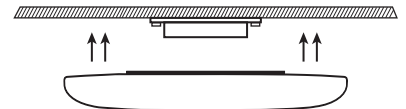

Installation

Turn off the power, align the positive and negative

Rotate the lamp body and turn it 90° clockwise

Rotate finished, turn on the light test

Turn off the power switch to ensure personal safety during operation.

Install the power supply and screw it

Align the power supply with the positive and negative poles of the lamp body

The lamp body rotates 90° clockwise

Turn on the power and check if the light is working properly.