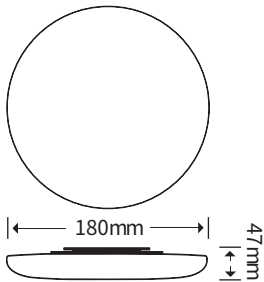

Product Dimension

24W

MODEL NUMBER AT-MB026-24W

Color	Color Temp
Cold White	6500K
Natural white	4000K
Warm white	3000K

36W

MODEL NUMBER AT-MB026-36W

Color	Color Temp
Cold White	6500K
Natural white	4000K
Warm white	3000K

48W

MODEL NUMBER AT-MB026-48W

Color	Color Temp
Cold White	6500K
Natural white	4000K
Warm white	3000K

Specifications

Model number	Power	Size	Ra	Luminous flux	Input	PF	Material
AT-MB026 -24W	24W	180x180×47mm	80	2400lm	100-240V	0.5	Ps+Aluminum
AT-MB026 -36W	36W	225x225×46mm	80	3600lm	100-240V	0.5	Ps+Aluminum
AT-MB026 -48W	48W	280x280×53mm	80	4800lm	100-240V	0.5	Ps+Aluminum

Note:The appearance of the lamp body to prevail in kind

Packing

Box

Carton

Packing

Model number	Power	Packing size	Carton size	QTY/Carton
AT-MB026-24W	24W	185×52×185mm	570x275x385mm	30
AT-MB026-36W	36W	228×48×228mm	500x245x470mm	20
AT-MB026-48W	48W	283×55×283mm	570x300x580mm	20

▶ Light Distribution Curve (Unit:cd) and Lux distance Curve

24W

36W

Illuminance at a Distance

	Center Beam LUX	Beam Width	
		V	H
2m	264.28 LUX	6.7m	6.6m
4m	66.07 LUX	13.5m	13.2m
6m	29.36 LUX	20.2m	19.9m
8m	16.52 LUX	26.9m	26.5m
10m	10.57 LUX	33.6m	33.1m
12m	7.34 LUX	40.4m	39.7m