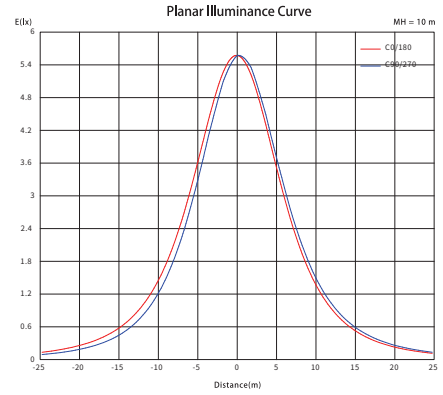

▶ Light Distribution Curve (Unit:cd) and Lux distance Curve

24W

36W

Illuminance at a Distance

	Center Beam LUX	Beam Width	
		V	H
2m	264.28 LUX	6.7m	6.6m
4m	66.07 LUX	13.5m	13.2m
6m	29.36 LUX	20.2m	19.9m
8m	16.52 LUX	26.9m	26.5m
10m	10.57 LUX	33.6m	33.1m
12m	7.34 LUX	40.4m	39.7m