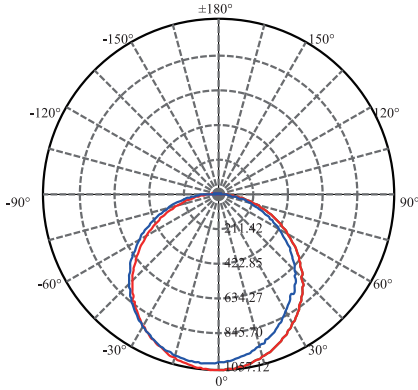

▶ Light Distribution Curve (Unit:cd) and Lux distance Curve

24W

36W

Illuminance at a Distance

	Center Beam LUX	Beam Width	
		V	H
2m	264.28 LUX	6.7m	6.6m
4m	66.07 LUX	13.5m	13.2m
6m	29.36 LUX	20.2m	19.9m
8m	16.52 LUX	26.9m	26.5m
10m	10.57 LUX	33.6m	33.1m
12m	7.34 LUX	40.4m	39.7m

Vert.Spread:118.6 Horiz.Spread:117.8

48W