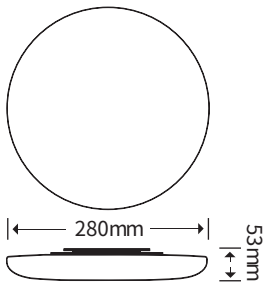

Product Dimension

24W

MODEL NUMBER AT-MB026-24W

Color	Color Temp
Cold White	6500K
Natural white	4000K
Warm white	3000K

36W

MODEL NUMBER AT-MB026-36W

Color	Color Temp
Cold White	6500K
Natural white	4000K
Warm white	3000K

48W

MODEL NUMBER AT-MB026-48W

Color	Color Temp
Cold White	6500K
Natural white	4000K
Warm white	3000K

Specifications

Model number	Power	Size	Ra	Luminous flux	Input	PF	Material
AT-MB026 -24W	24W	180x180×47mm	80	2400lm	100-240V	0.5	Ps+Aluminum
AT-MB026 -36W	36W	225x225×46mm	80	3600lm	100-240V	0.5	Ps+Aluminum
AT-MB026 -48W	48W	280x280×53mm	80	4800lm	100-240V	0.5	Ps+Aluminum

▶ Light Distribution Curve (Unit:cd) and Lux distance Curve

24W

36W

Illuminance at a Distance

	Center Beam LUX	Beam Width	
		V	H
2m	264.28 LUX	6.7m	6.6m
4m	66.07 LUX	13.5m	13.2m
6m	29.36 LUX	20.2m	19.9m
8m	16.52 LUX	26.9m	26.5m
10m	10.57 LUX	33.6m	33.1m
12m	7.34 LUX	40.4m	39.7m