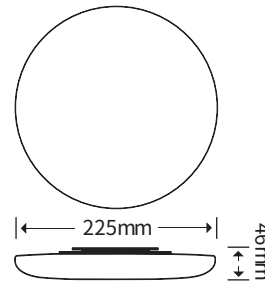

Product Dimension

24W

MODEL NUMBER AT-MB026-24W

Color	Color Temp
Cold White	6500K
Natural white	4000K
Warm white	3000K

36W

MODEL NUMBER AT-MB026-36W

Color	Color Temp
Cold White	6500K
Natural white	4000K
Warm white	3000K

48W

MODEL NUMBER AT-MB026-48W

Color	Color Temp
Cold White	6500K
Natural white	4000K
Warm white	3000K

Specifications

Model number	Power	Size	Ra	Luminous flux	Input	PF	Material
AT-MB026 -24W	24W	180x180×47mm	80	2400lm	100-240V	0.5	Ps+Aluminum
AT-MB026 -36W	36W	225x225×46mm	80	3600lm	100-240V	0.5	Ps+Aluminum
AT-MB026 -48W	48W	280x280×53mm	80	4800lm	100-240V	0.5	Ps+Aluminum

Note:The appearance of the lamp body to prevail in kind

Packing

Box

Carton

Packing

Model number	Power	Packing size	Carton size	QTY/Carton
AT-MB026-24W	24W	185×52×185mm	570x275x385mm	30
AT-MB026-36W	36W	228×48×228mm	500x245x470mm	20
AT-MB026-48W	48W	283×55×283mm	570x300x580mm	20

▶ Light Distribution Curve (Unit:cd) and Lux distance Curve

24W

36W

Illuminance at a Distance

	Center Beam LUX	Beam Width	
		V	H
2m	264.28 LUX	6.7m	6.6m
4m	66.07 LUX	13.5m	13.2m
6m	29.36 LUX	20.2m	19.9m
8m	16.52 LUX	26.9m	26.5m
10m	10.57 LUX	33.6m	33.1m
12m	7.34 LUX	40.4m	39.7m