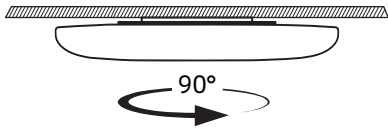

The lamp body rotates 90° clockwise