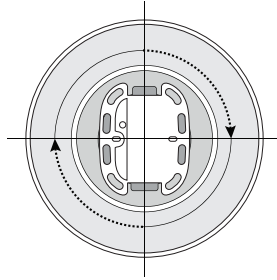

48W

MODEL NUMBER AT-MB026-48W

Color	Color Temp
Cold White	6500K
Natural white	4000K
Warm white	3000K

Specifications

Model number	Power	Size	Ra	Luminous flux	Input	PF	Material
AT-MB026 -24W	24W	180x180×47mm	80	2400lm	100-240V	0.5	Ps+Aluminum
AT-MB026 -36W	36W	225x225×46mm	80	3600lm	100-240V	0.5	Ps+Aluminum
AT-MB026 -48W	48W	280x280×53mm	80	4800lm	100-240V	0.5	Ps+Aluminum

Installation

Turn off the power, align the positive and negative

Rotate the lamp body and turn it 90° clockwise

Rotate finished, turn on the light test

Turn off the power switch to ensure personal safety during operation.

▶ Light Distribution Curve (Unit:cd) and Lux distance Curve

24W

36W

Illuminance at a Distance

	Center Beam LUX	Beam Width	
		V	H
2m	264.28 LUX	6.7m	6.6m
4m	66.07 LUX	13.5m	13.2m
6m	29.36 LUX	20.2m	19.9m
8m	16.52 LUX	26.9m	26.5m
10m	10.57 LUX	33.6m	33.1m
12m	7.34 LUX	40.4m	39.7m