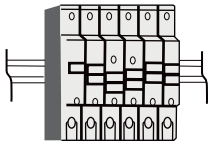

Installation

Turn off the power, align the positive and negative

Rotate the lamp body and turn it 90° clockwise

Rotate finished, turn on the light test

Turn off the power switch to ensure personal safety during operation.

Install the power supply and screw it

Align the power supply with the positive and negative poles of the lamp body

The lamp body rotates 90° clockwise

Turn on the power and check if the light is working properly.